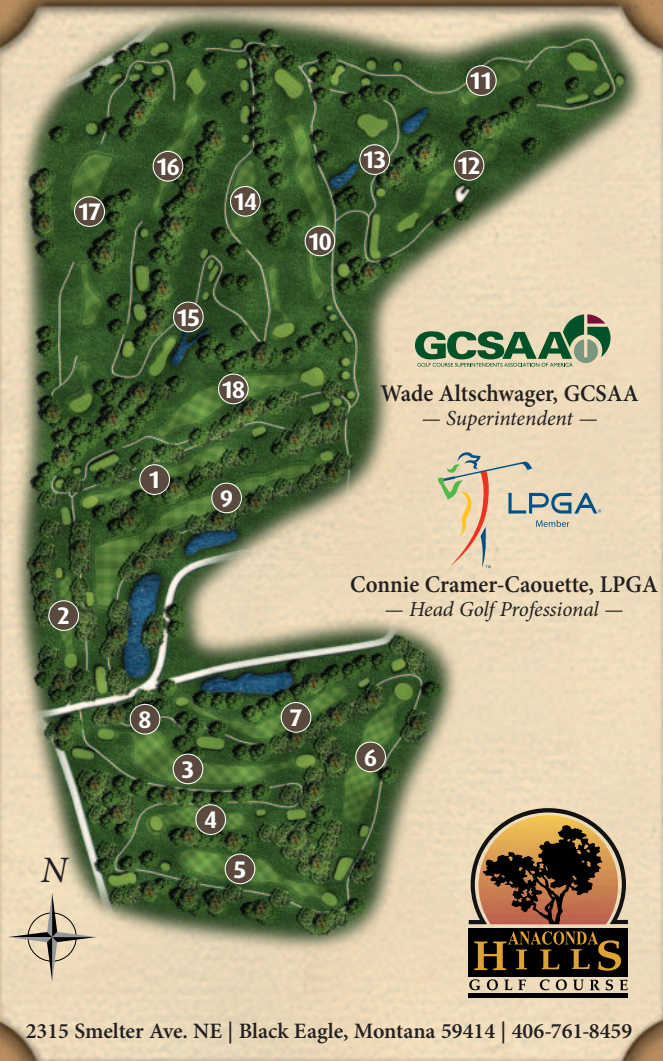

LOCAL RULES

- Out-of-Bounds: Defined by white stakes and fences bordering the course.
- If a ball strikes a telephone pole, guywire or wire, the shot must be replayed.

— All Yardages Measured to the Middle of the Green —

● -200 Yards ○ -150 Yards ● -100 Yards

— Flag Color Indicates Hole Position —

◀ -Front ◀ -Middle ▶ -Back

COURSE RATING & SLOPE

TEE	HANDICAP	MEN	WOMEN	DISTANCE
GOLD	0-8	67.3/106	-	5666
SILVER	9-16	65.4/101	-	5271
COPPER	17-27	63.1/97	67.9/112	4344
ZINC	28+	-	62.5/100	3947